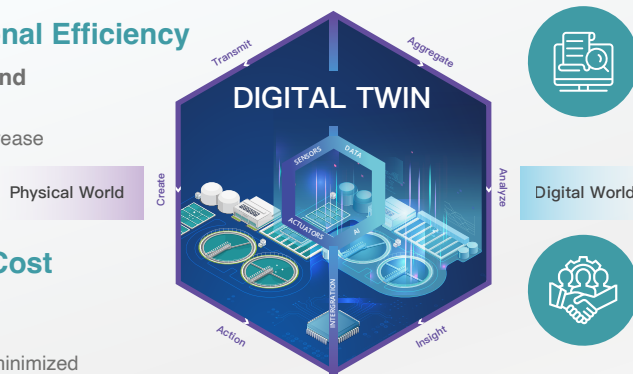

Achieving Sustainability Goals

Resource Optimization & Environmental Impact Minimization

Precise resource control, waste reduction, and carbon emission reduction

Optimize Operational Efficiency

Real-Time Monitoring and Predictive Maintenance

Accelerating Innovation and R&D

Virtual Testing and Rapid Iteration

Quickly validate new ideas in a digital environment, shortening time to market

Enhancing Customer Experience

Personalized Services and Predictive Maintenance

Provide customized solutions through data insights to improve customer satisfaction

Core Advantages of Digital Twins

Integrating **3** Core Pillars to Create Comprehensive Digital Twin Solutions

Cloud Computing

System Security
High Availability

- ✓ High-Availability Architecture
- ✓ Flexible Scalability
- ✓ Secure & Reliable Operations

Big Data

Ensuring Data
Integrity & Accuracy

- ✓ Comprehensive Data Integration
- ✓ Deep Insight Analysis
- ✓ Real-Time Decision Support